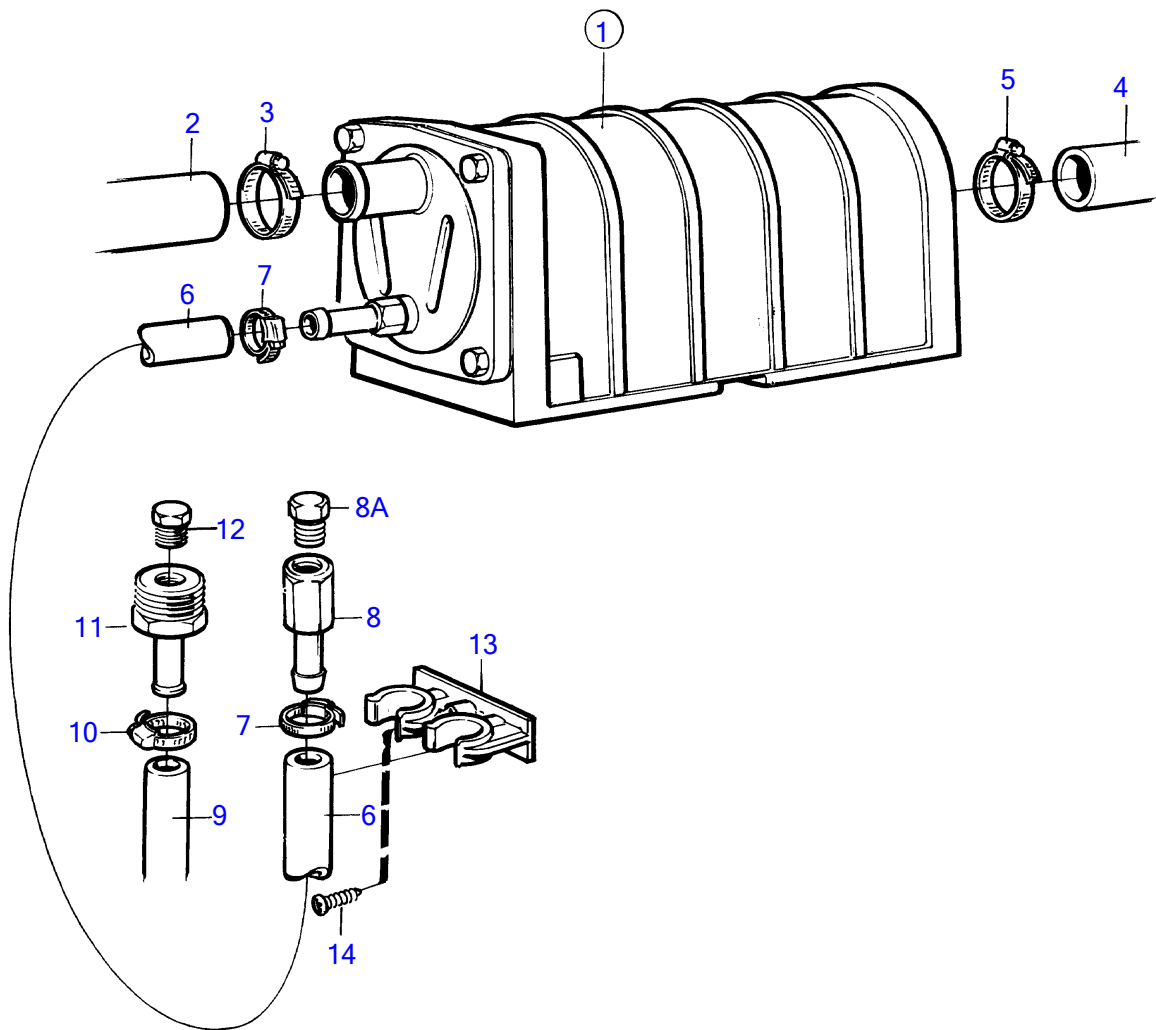

KAMD42A

KAMD42A

REF	PART NO.	QTY	DESCRIPTION	SEE SEC.	NOTES
1	860635	1	Oil cooler		
			.	20697	
2	860404	1	Hose		Oil cooler-after cooler
3	943475	1	Hose clamp		
4	860997	1	Hose		Sea water pump-oljekylare, (860641)
5	943475	1	Hose clamp		
6	952967	X	Hose		L=900mm
7	943470	2	Hose clamp		
8	860943	1	Hose nipple		
8A	180759	1	Plug		
9	952967	X	Hose		L=900mm, see group 2A
10	943470	1	Hose clamp		
11	(860801)	1	Nipple		Obsolete part
12	192134	1	Plug		
13	(860817)	1	Clip		Obsolete part
14	955119	2	Cross recessed screw		